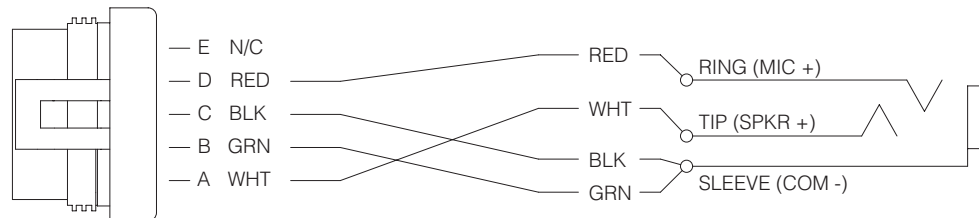

WIRING DIAGRAM

Flightcom Corporation

7340 SW Durham Road, Portland, OR 97224 USA
www.flightcom.net • e-mail: sales@flightcom.net
800-432-4342 or 503-684-8229

Flightcom is a registered trademark of Flightcom Corporation.
Specifications subject to change without notice. ©2007 Flightcom Corporation.