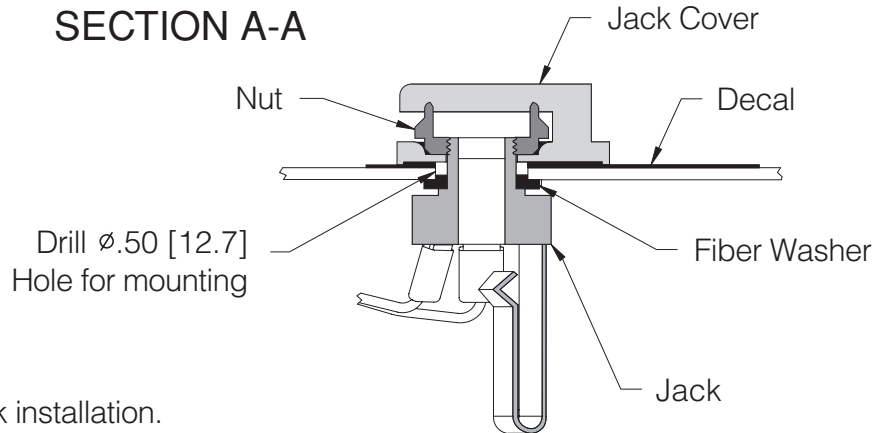

Cable Assy: Panel Mount Jack to Metri-Pack Connector.

P/N: 103-0752-00

Units: Inches [millimeters]
Scale: None

Installation Notes

1. Drill $\varnothing.50$ [12.7] hole for jack installation.
2. The jack and cover must be electrically isolated from the panel.
Install the fiber washer and decal as shown.