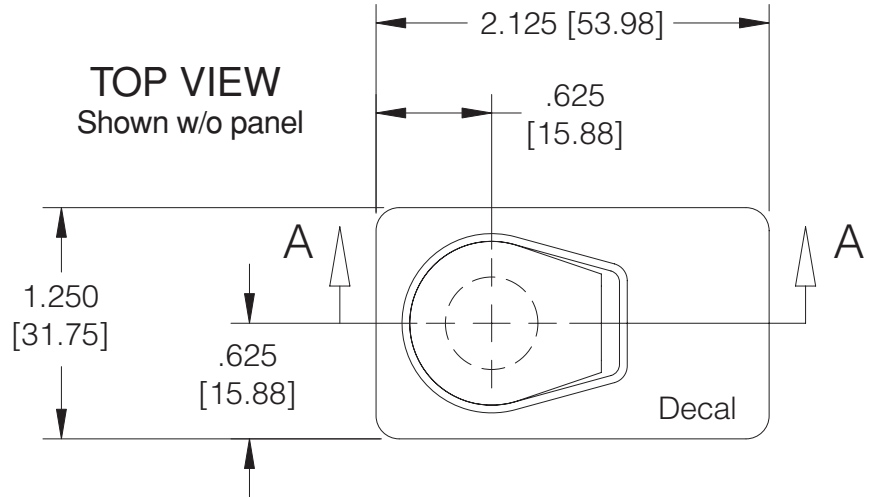

Cable Assy: Panel Mount Jack to Metri-Pack Connector.

P/N: 103-0752-00

Units: Inches [millimeters]
Scale: None

Installation Notes

1. Drill $\varnothing.50$ [12.7] hole for jack installation.
2. The jack and cover must be electrically isolated from the panel.
Install the fiber washer and decal as shown.